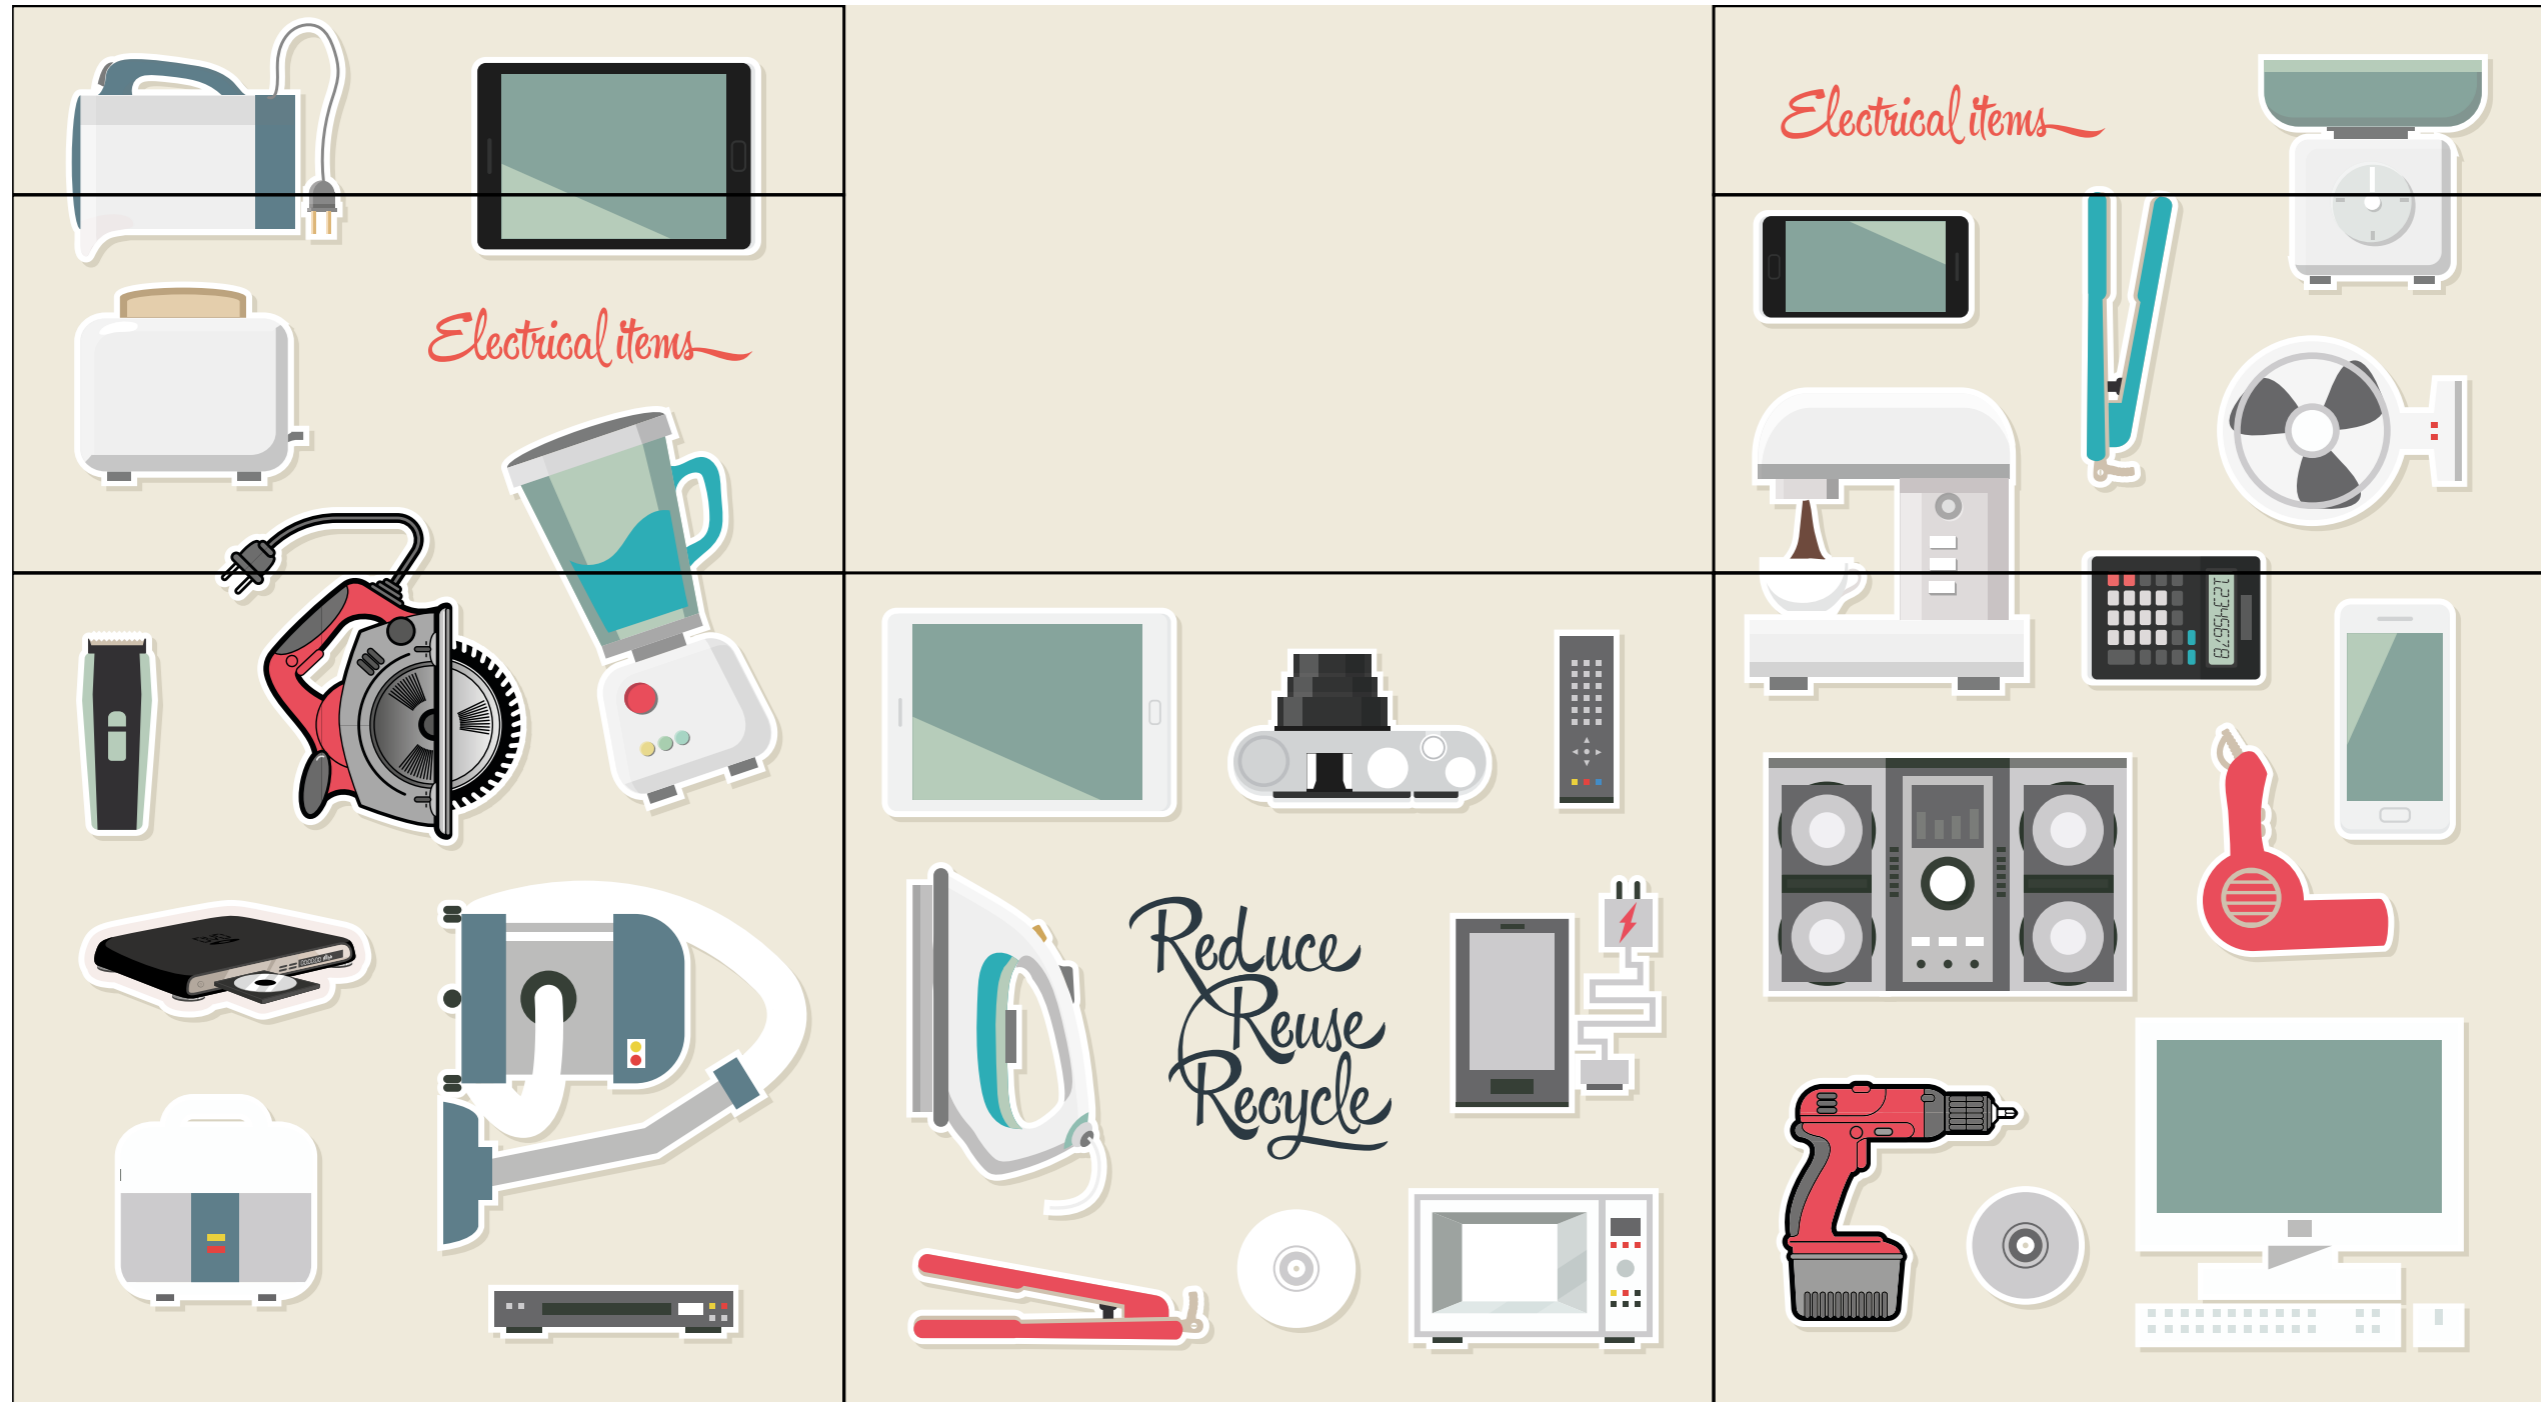

## Cut out clothes

1800mm

Side panel

Front panel

Side panel

1100mm

## Cut out electrical

1800mm

Side panel

Front panel

Side panel

1100mm

Type