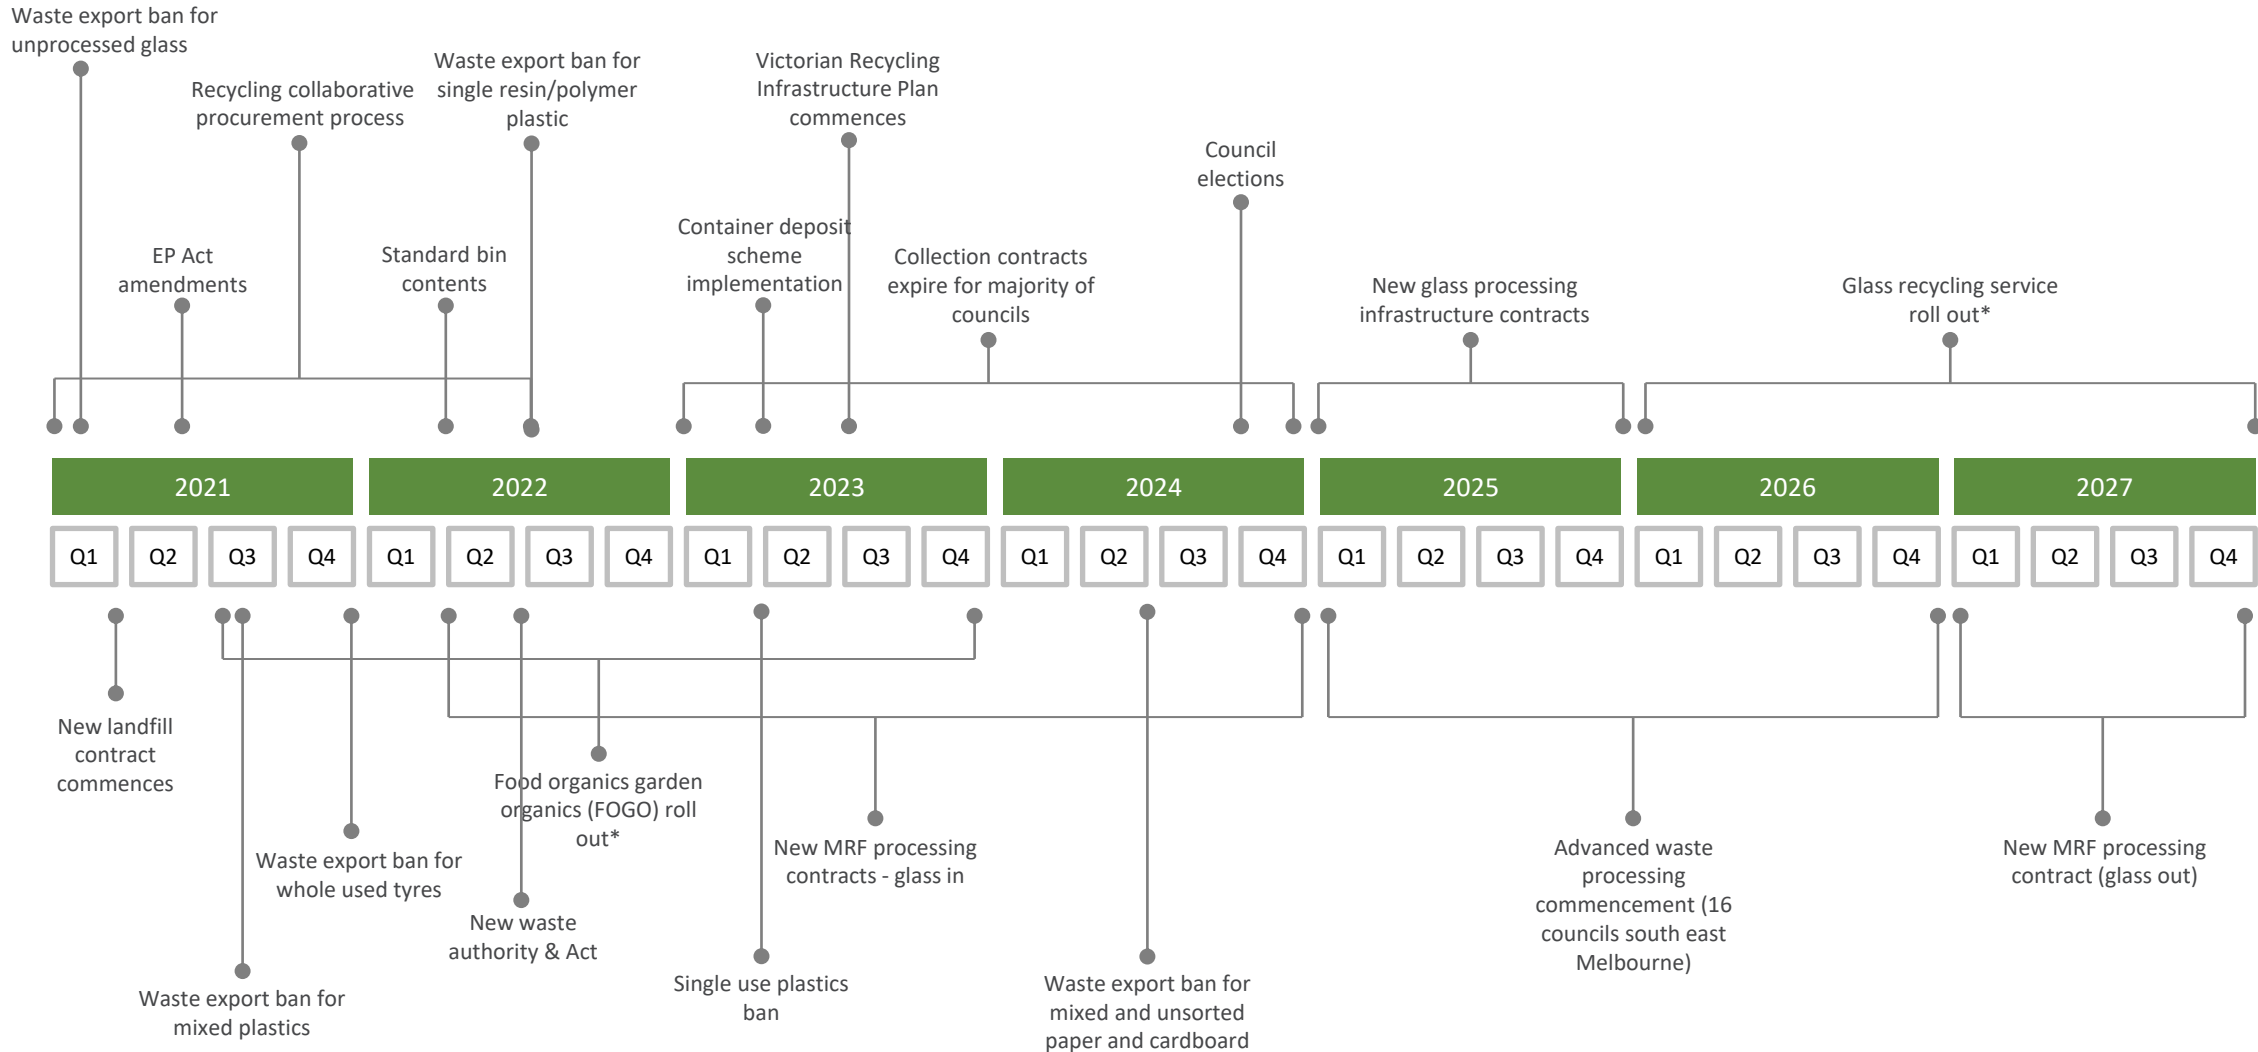

Victorian waste and recycling sector changes

*The FOGO and glass recycling service roll out periods are based on poll results received from a Metropolitan Council Transition Plan Support meeting.